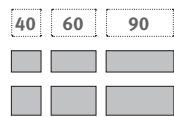

PRODUCT DETAILS

6 HEIGHTS UPRIGHT

76 / 116 / 146 / 186 / 216 / 256 cm (total height incl. base plate)

3 BREITEN

40 / 60 / 90 cm (TV element widths 90 / 100 / 110 / 120 cm)

2 DEPTHS

28 / 36 cm

2 VARIETIES

DRAWER

FLAP

OPEN

OFFICE DESK²

Inserts can be selected individually for standard elements. Depth 40.5 / 48.5 cm.

1) Doors W 40 / 60 cm are single doors, doorstop can be chosen. Double doors with a total width of 90 cm are divided symmetrically.