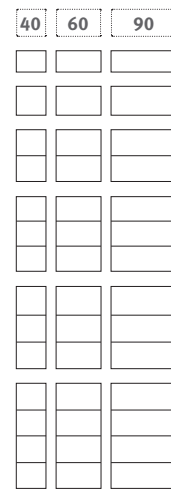

PRODUCT DETAILS

6 HEIGHTS UPRIGHT

76 / 116 / 146 / 186 / 216 / 256 cm (total height incl. base plate)

3 BREITEN

40 / 60 / 90 cm (TV element widths 90 / 100 / 110 / 120 cm)

2 DEPTHS

28 / 36 cm

2 VARIETIES

CUSTOMIZED VERSION

Reducing height
Reducing depth
Corner panel
Lacquer of your choice

ELEMENTS

STANDARD ELEMENT

DOOR ELEMENT

TV ELEMENT

INSERT PROTRUDING

DOOR

DRAWER

FLAP

OPEN

OFFICE DESK²

Inserts can be selected individually for standard elements. Depth 40.5 / 48.5 cm.

1) Doors W 40 / 60 cm are single doors, doorstop can be chosen. Double doors with a total width of 90 cm are divided symmetrically.