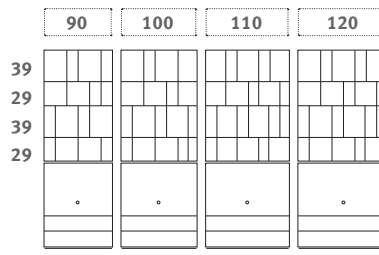

ELEMENTS

STANDARD ELEMENT

DOOR ELEMENT

TV ELEMENT

INSERT PROTRUDING

DOOR

DRAWER

FLAP

OPEN

OFFICE DESK²

Inserts can be selected individually for standard elements. Depth 40.5 / 48.5 cm.

1) Doors W 40 / 60 cm are single doors, doorstop can be chosen. Double doors with a total width of 90 cm are divided symmetrically.

2) Supematant desktop 24 cm.

INTERIOR BOX

DOOR

DRAWER

Interior boxes are flush and occupy 2/3 of the compartment width. Pre-assembled doorstop right, box pivoted.

HIFI INSERT FOR TV ELEMENT

INSERT A OPEN / DRAWER

INSERT B FLAP / DRAWER