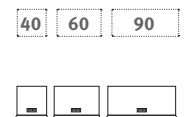

PRODUCT DETAILS

6 HEIGHTS UPRIGHT

76 / 116 / 146 / 186 / 216 / 256 cm (total height incl. base plate)

3 BREITEN

40 / 60 / 90 cm (TV element widths 90 / 100 / 110 / 120 cm)

2 DEPTHS

28 / 36 cm

2 VARIETIES

DRAWER

FLAP

OPEN

OFFICE DESK²

Inserts can be selected individually for standard elements. Depth 40.5 / 48.5 cm.

1) Doors W 40 / 60 cm are single doors, doorstop can be chosen. Double doors with a total width of 90 cm are divided symmetrically.

2) Supematant desktop 24 cm.

INTERIOR BOX

DOOR

DRAWER

Interior boxes are flush and occupy 2/3 of the compartment width. Pre-assembled doorstop right, box pivoted.

HIFI INSERT FOR TV ELEMENT

INSERT A OPEN / DRAWER