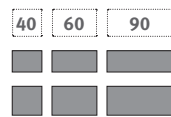

PRODUCT DETAILS

6 HEIGHTS UPRIGHT

76 / 116 / 146 / 186 / 216 / 256 cm (total height incl. base plate)

3 BREITEN

40 / 60 / 90 cm (TV element widths 90 / 100 / 110 / 120 cm)

2 DEPTHS

28 / 36 cm

2 VARIETIES

DRAWER

FLAP

OPEN

OFFICE DESK²

Inserts can be selected individually for standard elements. Depth 40.5 / 48.5 cm.

1) Doors W 40 / 60 cm are single doors, doorstop can be chosen. Double doors with a total width of 90 cm are divided symmetrically.