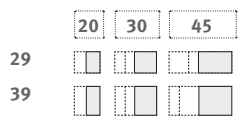

PRODUCT DETAILS

6 HEIGHTS UPRIGHT

76 / 116 / 146 / 186 / 216 / 256 cm (total height incl. base plate)

3 BREITEN

40 / 60 / 90 cm (TV element widths 90 / 100 / 110 / 120 cm)

2 DEPTHS

28 / 36 cm

2 VARIETIES

DRAWER

FLAP

OPEN

OFFICE DESK²

Inserts can be selected individually for standard elements. Depth 40.5 / 48.5 cm.

1) Doors W 40 / 60 cm are single doors, doorstop can be chosen. Double doors with a total width of 90 cm are divided symmetrically.

2) Supematant desktop 24 cm.

INTERIOR BOX

DOOR

DRAWER

Interior boxes are flush and occupy 2/3 of the compartment width. Pre-assembled doorstop right, box pivoted.

HIFI INSERT FOR TV ELEMENT

INSERT A OPEN / DRAWER