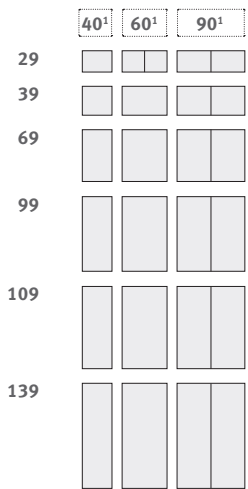

PRODUCT DETAILS

6 HEIGHTS UPRIGHT

76 / 116 / 146 / 186 / 216 / 256 cm (total height incl. base plate)

3 BREITEN

40 / 60 / 90 cm (TV element widths 90 / 100 / 110 / 120 cm)

2 DEPTHS

28 / 36 cm

2 VARIETIES

DRAWER

FLAP

OPEN

OFFICE DESK²

Inserts can be selected individually for standard elements. Depth 40.5 / 48.5 cm.

1) Doors W 40 / 60 cm are single doors, doorstop can be chosen. Double doors with a total width of 90 cm are divided symmetrically.