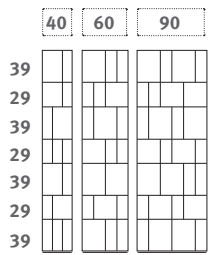

ELEMENTS

STANDARD ELEMENT