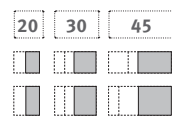

PRODUCT DETAILS

6 HEIGHTS UPRIGHT

76 / 116 / 146 / 186 / 216 / 256 cm (total height incl. base plate)

3 BREITEN

40 / 60 / 90 cm (TV element widths 90 / 100 / 110 / 120 cm)

2 DEPTHS

28 / 36 cm

2 VARIETIES

DRAWER

FLAP

OPEN

OFFICE DESK²

Inserts can be selected individually for standard elements. Depth 40.5 / 48.5 cm.

1) Doors W 40 / 60 cm are single doors, doorstop can be chosen. Double doors with a total width of 90 cm are divided symmetrically.

2) Supematant desktop 24 cm.

INTERIOR BOX

DOOR

DRAWER

Interior boxes are flush and occupy 2/3 of the compartment width. Pre-assembled doorstop right, box pivoted.

HIFI INSERT FOR TV ELEMENT

INSERT A OPEN / DRAWER